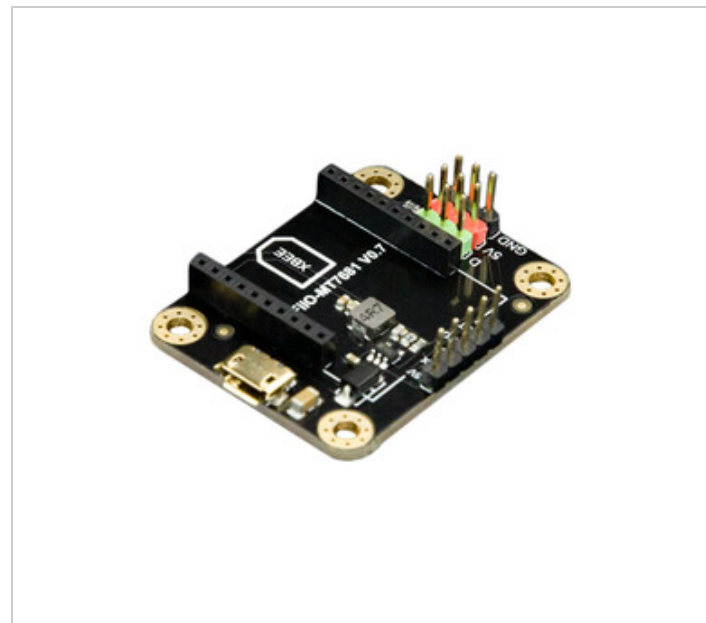

 **DFRobot**

TEL0103

Sashe na Kari: TEL0103
 Manufacturer / Brand: DFRobot
 Bayanin samfur: WIFI BEE-MT7681 I/O BREAKOUT BOA
 Datasheets:  TEL0103.pdf
 RoHS Status:  Kira kyauta / RoHS mai yarda
 Ship Daga: Hong Kong
 Shipment Way: DHL/Fedex/TNT/UPS/EMS

NEMAN ZANCE

Hoton hoto na iya zama wakilci. Duba cikakkun bayanai don samfurin samfurin.

Bayani na TEL0103

SASHE NA KARI	TEL0103
MANUFACTURER	DFRobot
BAYANI	WIFI BEE-MT7681 I/O BREAKOUT BOA
MATSAYIN FARKO / MATSAYIN ROHS	Kira kyauta / RoHS mai yarda
TAKARDAR BAYANAI	 TEL0103.pdf
RUBUTA	Transceiver; 802.11 b/g/n (Wi-Fi, WiFi, WLAN)
SANYA ABUBUWAN DA KE CIKIN	Board(s)
SAUTI	-
MA'AIKACI TSAWON GWANINTA	4 Weeks
MATSAYIN FARKO / MATSAYIN ROHS	Lead free / RoHS Compliant
FREQUENCY	2.4GHz
DON AMFANIN AMFANI DA PRODUCTS / RELATED	MT7681